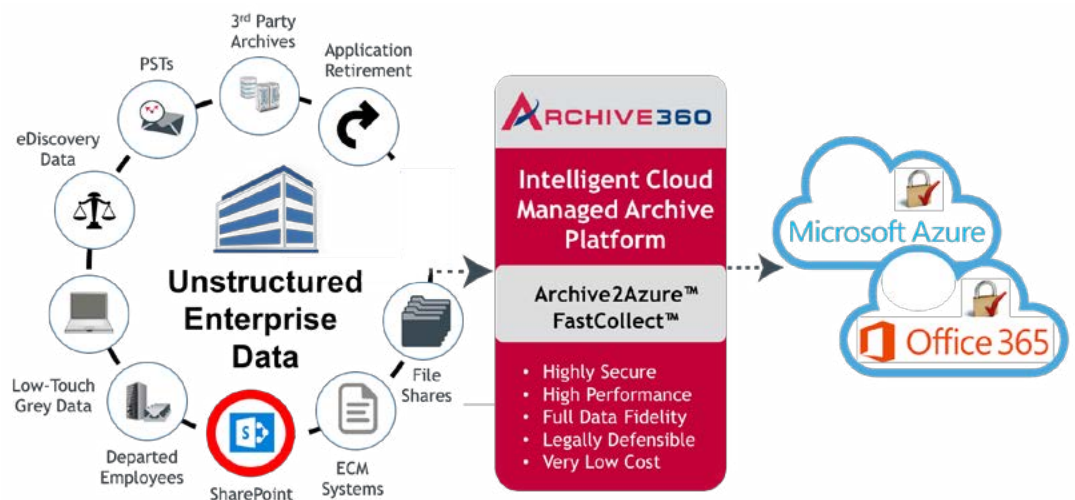

With FastCollect for SharePoint, you're able to reduce the cost and complexity of managing online file shares and get a

complete characterization of your current SharePoint Online resources so that you can make informed decision about storage requirements and allocations.

And FastCollect for SharePoint not only enables you to analyze and report on your usage, you're able to automatically extend your SharePoint Online data stores to the more affordable Azure Cloud storage tiers with policy-based precision, saving you significant costs and resources.

Storage Extension

- Extend SharePoint storage to the more affordable Azure Cloud
- End-user access via Individual Access application

Secure Data Access

- Granular user access controls and data encryption
- Native integration with Azure AD, Azure RMS, and SharePoint

Search & Analytics

- Search Archive2Azure data from within SharePoint
- Complete data analysis of SharePoint Online instances

FastCollect enables you to:

- ✓ Improve the cost and efficiency of migrating, storing and managing data in the Microsoft Cloud
- ✓ Analyze, identify, and report on SharePoint file consumption
- ✓ Maintain SharePoint information in your existing Azure tenancy
- ✓ Extend your SharePoint storage to the more affordable Azure data tiers
- ✓ Reduce additional SharePoint storage costs by as much as 90%

Image: FastCollect for SharePoint improves the cost and efficiency of migrating, storing and managing your SharePoint Online data within the Azure Cloud.